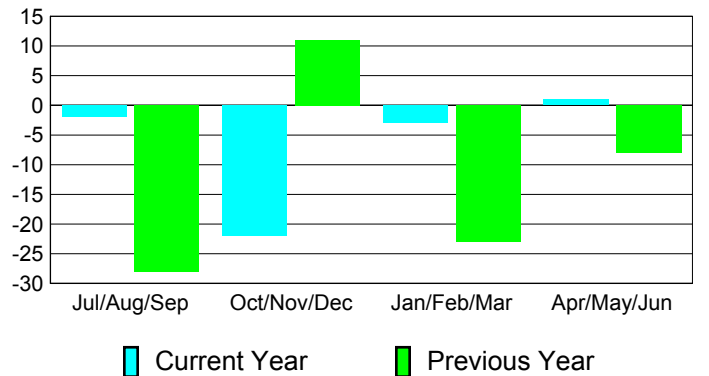

Comparison of Membership Gain/Loss

Current Year Compared to the Previous Year