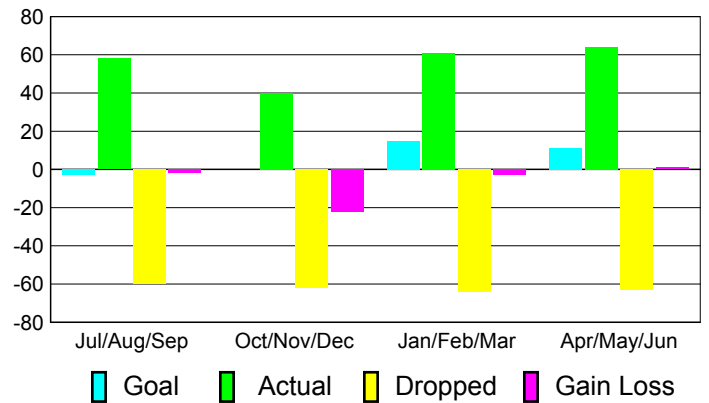

### Club Results 2010-2011

Goal, New, Dropped, Gain/Loss

## MEMBERSHIP

**Membership Results  
2010-2011**

**Membership  
2009-2010**

Month	Net Memb Goal	Actual New Memb	Actual Dropped Memb	Gain/Loss of Memb	Gain/Loss of Memb
Jul/Aug/Sep	-3	58	-60	-2	-28
Oct/Nov/Dec	0	40	-62	-22	11
Jan/Feb/Mar	15	61	-64	-3	-23
Apr/May/Jun	11	64	-63	1	-8
<b>Totals</b>	<b>23</b>	<b>223</b>	<b>-249</b>	<b>-26</b>	<b>-48</b>

### Membership Results 2010-2011

Goal, New, Dropped, Gain/Loss

### Comparison of Club Gain/Loss

Current Year Compared to the Previous Year